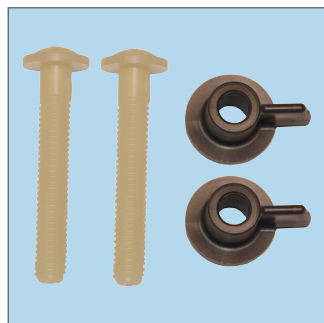

The Chester is designed for universal pans and is made from durable, Tecnoplast™ thermoplastic material. This seat features durable plastic hinges that adjust to help achieve the perfect fit to your pan.

SEAT FEATURES

Virtually Unbreakable - made from Tecnoplast™ material that provides superior durability

Recyclable - made from Tecnoplast™ material that is 100% recyclable

- Tecnoplast™ thermoplastic offers superior durability
- Adjustable plastic hinges
- Fits majority of manufacturers' universal shaped pans