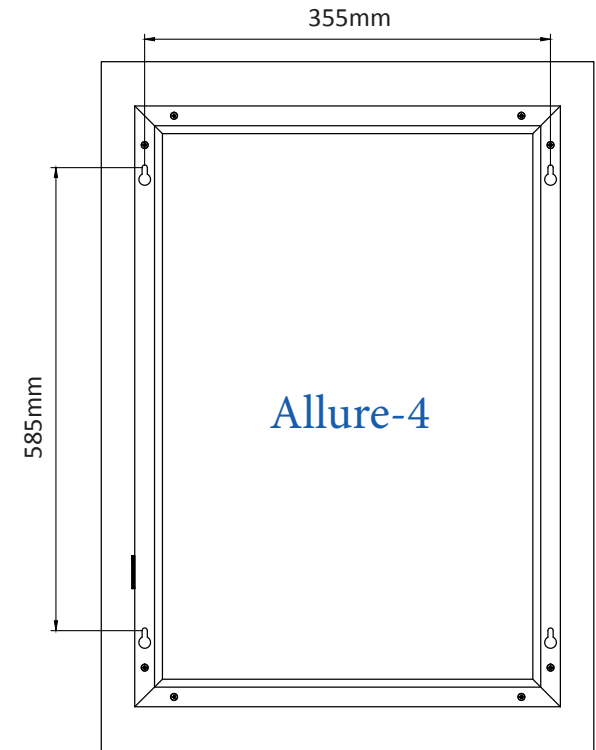

ALLURE-4 Mirror

Details

Features

Glass - 5mm copper free silver mirror glass
Frame - Aluminium frame

Bulbs - Waterproof Energy Efficient LED Light Strip
Colour - White 6400K +/- 300K

Mirror Includes

Sensor Dimmer Switch (100% to 10% Dimmable)
De Mist Pad
Shaver Socket

Dimensions

Available Sizes

ALLURE-4 LED Mirror 800 x 400mm Portrait
Mirror Depth 55mm

Approvals

CE Approved
IP44 Rated

LVD Compliant
EMC Compliant

The drawing above shows the dimensions for wall drillings for the installation of the mirror