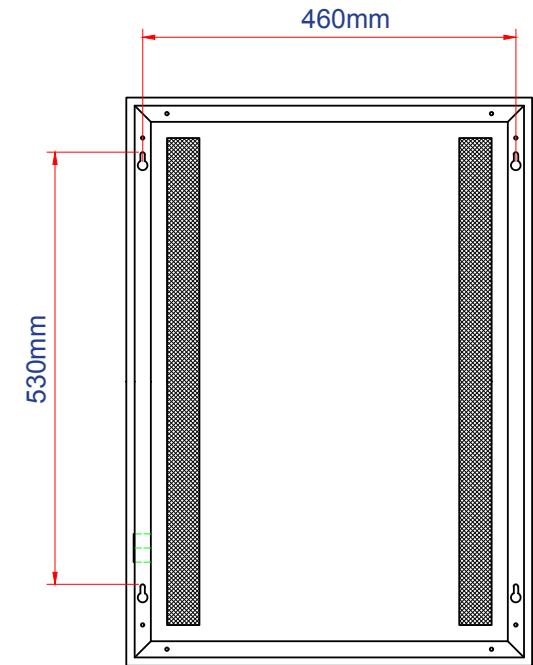

REGENT-5 Mirror

Size

REGENT-5 LED Mirror 700 x 500mm Portrait
Mirror Depth 45mm

Details

Features

Glass - 5mm copper free silver mirror glass

Bulbs - Waterproof Energy Efficient LED Light Strips

Colour - White 6400K +/- 300K

Mirror Includes

Sensor Switch

De Mist Pad

Shaver Socket

Approvals

CE Approved
IP44 Rated

LVD Compliant
EMC Compliant

Installation Dimensions

The drawing above shows the dimensions for wall drillings for the installation of the mirror