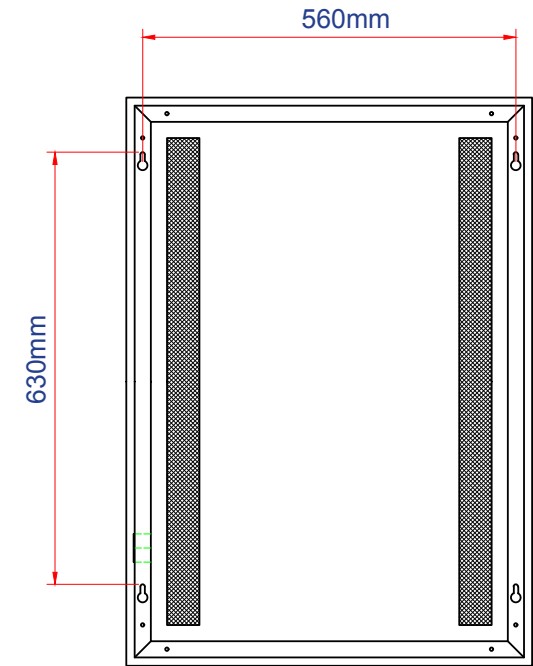

### Size

REGENT-6 LED Mirror 800 x 600mm Portrait  
Mirror Depth 45mm

## Installation Dimensions

The drawing above shows the dimensions for wall drillings for the installation of the mirror