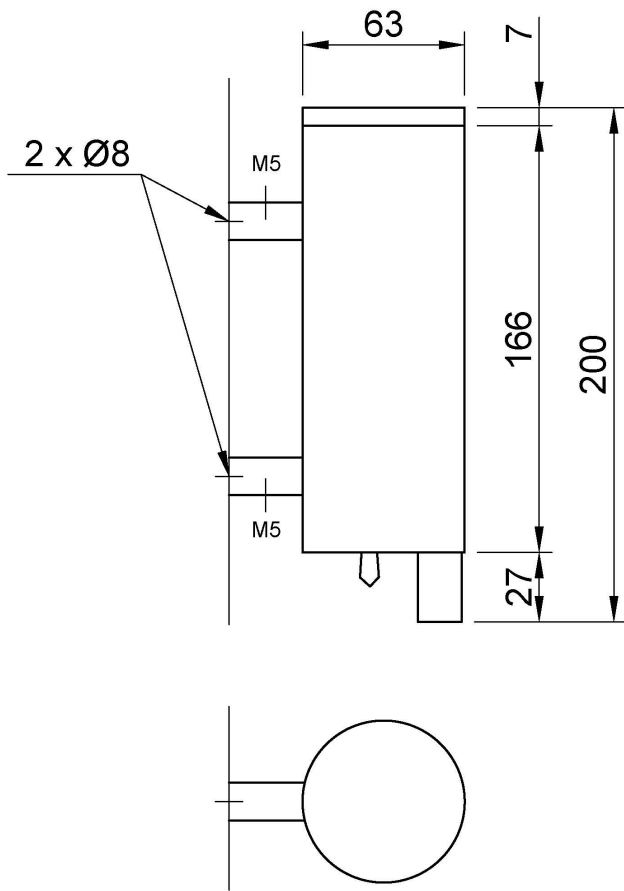

### Suggested text for prescription

NOFER liquid soap dispenser, AISI 304 stainless steel, manually operated, for wall mounting with concealed anchorage. Dimensions: 200 mm height x Ø63 mm.

### Technical characteristics

**Material:** AISI 304 stainless steel

**Finishing:** Satin

**Distance between wall mountings:** 110 mm

**Capacity:** 300 ml

### Dimensional drawing

Ctra. Laureà Miró, 385-387  
 08980 | Sant Feliu de Llobregat,  
 Barcelona - Spain  
 T. +34 934 742 423  
 F. +34 934 743 548  
 nofer@nofer.com  
 www.nofer.com

RELATED PRODUCTS