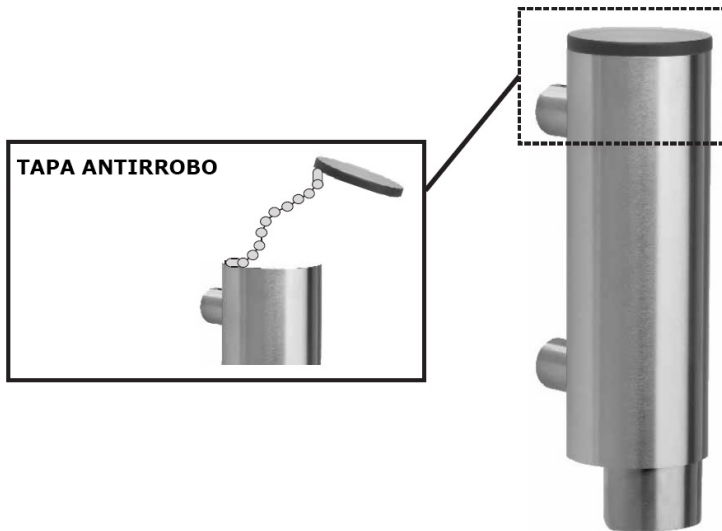

Manual vertical liquid soap dispenser 300 ml stainless steel. Satin finish

Description

- Push button operated liquid soap dispenser.
- Designed for wall mounting with concealed anchor.
- Security cap with anti-theft key.
- Stainless steel satin finish (NOFER 03024.S). Also available in gloss finish (NOFER 03024.B).
- Durability and ease of cleaning.

Suggested text for prescription

NOFER liquid soap dispenser, AISI 304 stainless steel, manually operated, for wall mounting with concealed anchorage. Dimensions: 200 mm height x Ø63 mm.

Maintenance

Stainless steel requires maintenance as dirt over time can damage the chromium (Cr) contained in stainless steel. We recommend a monthly cleaning with a specialized product for stainless steel.

Technical characteristics

Material: AISI 304 stainless steel

Finishing: Satin

Distance between wall mountings: 110 mm

Capacity: 300 ml

Images

Dimensional drawing