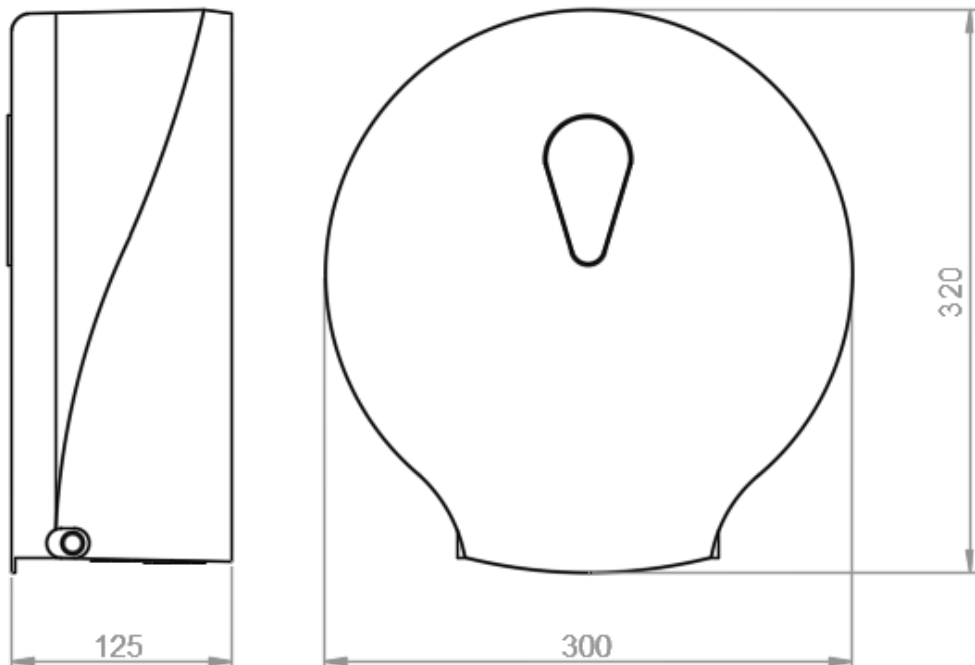

Dimensional drawing