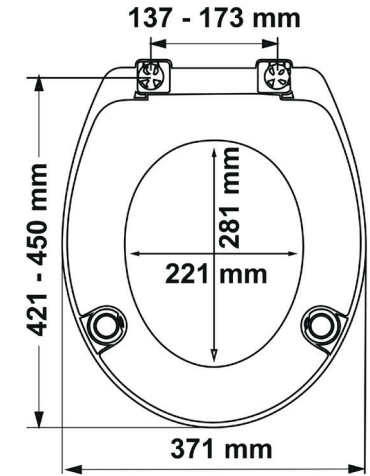

Features

- Slow close prevents slamming and pinched fingers.
- 5 cm raised toilet seat.
- Maximum weight 300 kg.
- Bemis Ultra-Fix® - patented fixing system that will not loosen! Simple, "no mess" installation ensures your seat stays tight on the pan.
- Adjustable plastic hinge.
- Long-lasting Duroplast plastic is scratch and heat resistant and offers a ceramic-like shine.

2550CPPXU000