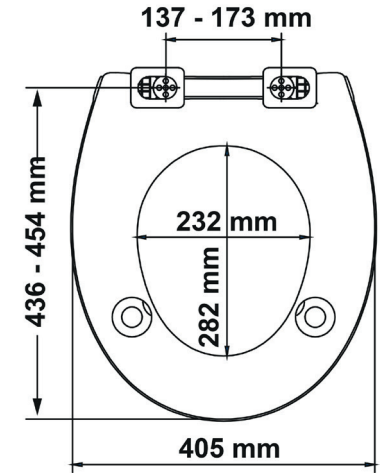

Features

- Slow close prevents slamming and pinched fingers.
- 7,5 cm raised toilet seat.
- Maximum weight 300 kg.
- Bemis Ultra-Fix® - patented fixing system that will not loosen! Simple, "no mess" installation ensures your seat stays tight on the pan.
- Adjustable plastic hinge.
- Long-lasting Duroplast plastic is scratch and heat resistant and offers a ceramic-like shine.

2575CPPXU000