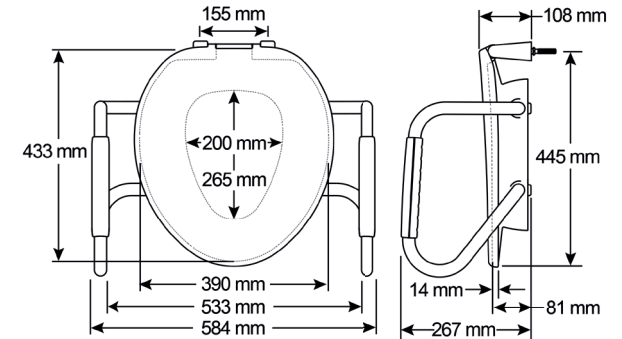

THERMOPLAST TOILET SEAT BEMIS PURE CARE® 750 PLUS 8532CPPXU000

Features

- 7,5 cm raised toilet seat.
- Including support arms. Comfortable 53 cm width between the arms fits in virtually all bathrooms while providing extra width for the user.
- Support arms are weight bearing and tested to over 135kg per side.
- The wide, comfortable ring is designed to eliminate pressure points.
- Its innovative shield under the ring keeps everything in the bowl and is easy to clean.
- Bemis Ultra-Fix® - patented fixing system that will not loosen! Simple, "no mess" installation ensures your seat stays tight on the pan.
- Heavy duty, solid plastic seat tested to 450kg weight capacity. Special ring bumpers for added security

8532CPPXU000

Bemis Ultra-Fix® prevents shifting

- ✓ Resists corrosion
- ✓ One-piece nut installs easily
- ✓ No glue or adhesives leaving residue on your ceramic
- ✓ Lasts over 30,000 cycles in side-to-side testing
- ✓ The only system in the market that resists the 30 kg. side-pull test

Name	Part number	Colour	Hinge	EAN	Ring bumper	Cover bumper	Weight	MQ	STD Pallet
Bemis Pure Care® 750PLUS, Raised toilet seat with support arms, Ultra-Fix	8532CPPXU000	White	Standard 155 mm	5012799289042	4	2	4.1 kg	1	